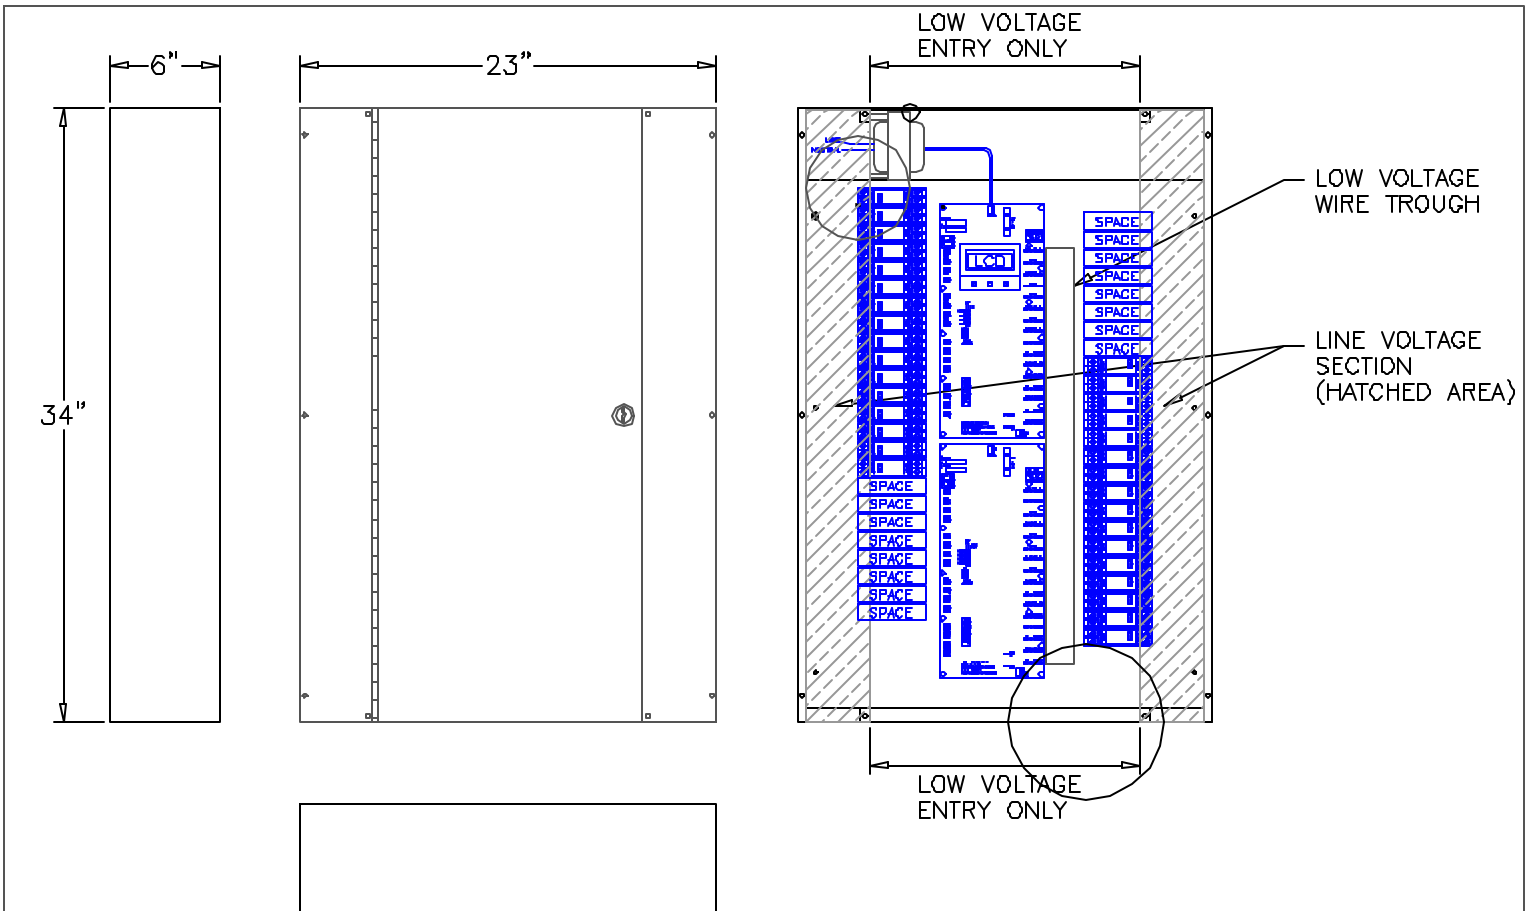

PROJECT:

DATE:

PANEL #:

TYPICAL LCS 2-X-2 PANEL/RELAY LAYOUT

NOTES:

1. UP TO 32 INDIVIDUALLY CONTROLLED RELAYS WITH SPACE FOR ADD'L 16.
2. ONE BELDEN 9842 SHIELDED CABLE REQ'D TO INTERCONNECT EACH RPP CONTROL PANEL OR TO PC
3. REFER TO PANEL SPECS. FOR TRANSFORMER POWER SUPPLY REQUIREMENTS